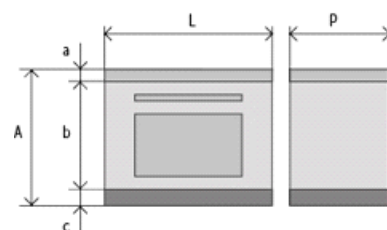

| | |
|----------------------|--|
| Model | E60F - Wood Cooker |
| Flue Exit | ABOVE RIGHT |
| Type Of Cookingplate | CAST-IRON |
| Top Plate | SQUARED H=40 mm backsplash h50x20mm |
| Finishing | STANDARD |
| Colour | BLUE |
| Doors | S. STEEL DOORS ECO |
| Handles | S.STEEL HANDLES D3 |
| Base | S. STEEL BASE H=30 mm |

| | |
|-------------------|---------------|
| L) Width: | 600 mm |
| P) Depth: | 600 mm |
| A) Height: | 860 mm |

| | |
|---------------|--------|
| a) Top plate: | 40 mm |
| b) Body: | 790 mm |
| c) Plinth: | 30 mm |