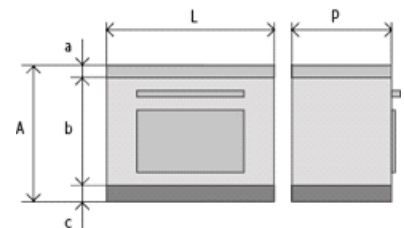

Model	E60F - Wood Cooker
Flue Exit	ABOVE RIGHT
Type Of Cookingplate	CAST-IRON
Top Plate	SQUARED H=40 mm backslash h50x20mm
Finishing	STANDARD
Colour	GREY
Doors	BLACK DOORS ECO
Handles	S.STEEL HANDLES D3
Base	S. STEEL BASE H=30 mm

L) Width:	600 mm
P) Depth:	600 mm
A) Height:	860 mm

a) Top plate:	40 mm
b) Body:	790 mm
c) Plinth:	30 mm

write here the code to modify the configuration
21252824580