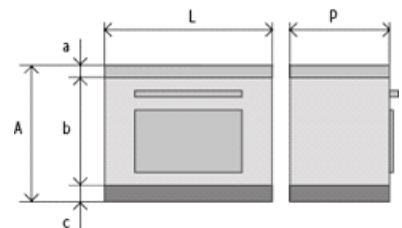

| | |
|----------------------|--|
| Model | E60F - Wood Cooker |
| Flue Exit | ABOVE RIGHT |
| Type Of Cookingplate | CAST-IRON |
| Top Plate | SQUARED H=40 mm backsplash h50x20mm |
| Finishing | STANDARD |
| Colour | GREEN |
| Doors | S. STEEL DOORS ECO |
| Handles | S.STEEL HANDLES D3 |
| Base | S. STEEL BASE H=30 mm |

| | |
|-------------------|---------------|
| L) Width: | 600 mm |
| P) Depth: | 600 mm |
| A) Height: | 860 mm |

| | |
|---------------|--------|
| a) Top plate: | 40 mm |
| b) Body: | 790 mm |
| c) Plinth: | 30 mm |