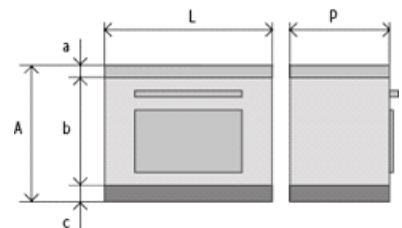

Model	E60F - Wood Cooker
Flue Exit	ABOVE RIGHT
Type Of Cookingplate	CAST-IRON
Top Plate	SQUARED H=40 mm backslash h50x20mm
Finishing	STANDARD
Colour	BLACK
Doors	S. STEEL DOORS ECO
Handles	S.STEEL HANDLES D3
Base	S. STEEL BASE H=30 mm

L) Width:	600 mm
P) Depth:	600 mm
A) Height:	860 mm

a) Top plate:	40 mm
b) Body:	790 mm
c) Plinth:	30 mm

write here the code to modify the configuration
21572954974