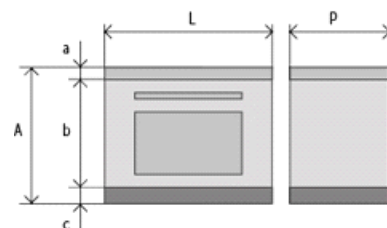

Model	E60 - Wood Cooker
Flue Exit	ABOVE RIGHT
Type Of Cookingplate	CAST-IRON
Top Plate	SQUARED H=40 mm backslash h50x20mm
Finishing	STANDARD
Colour	WHITE
Doors	BLACK DOORS ECO
Handles	S.STEEL HANDLES D3
Base	S. STEEL BASE H=30 mm

L) Width:	600 mm
P) Depth:	600 mm
A) Height:	860 mm

a) Top plate:	40 mm
b) Body:	790 mm
c) Plinth:	30 mm

write here the code to modify the configuration

21922449454