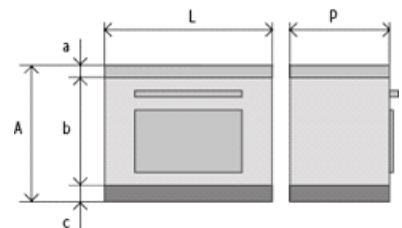

Model	E60F - Wood Cooker
Flue Exit	ABOVE RIGHT
Type Of Cookingplate	CAST-IRON
Top Plate	SQUARED H=40 mm backsplash h50x20mm
Finishing	STANDARD
Colour	BLUE
Doors	BLACK DOORS ECO
Handles	S.STEEL HANDLES D3
Base	S. STEEL BASE H=30 mm

L) Width:	600 mm
P) Depth:	600 mm
A) Height:	860 mm

a) Top plate:	40 mm
b) Body:	790 mm
c) Plinth:	30 mm

write here the code to modify the configuration
21683025563