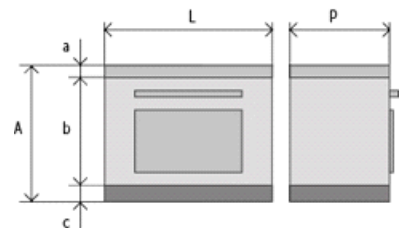

Model	E60F - Wood Cooker
Flue Exit	ABOVE RIGHT
Type Of Cookingplate	CAST-IRON
Top Plate	SQUARED H=40 mm backsplash h50x20mm
Finishing	STANDARD
Colour	RUST
Doors	S. STEEL DOORS ECO
Handles	S.STEEL HANDLES D3
Base	S. STEEL BASE H=30 mm

L) Width:	600 mm
P) Depth:	600 mm
A) Height:	860 mm

a) Top plate:	40 mm
b) Body:	790 mm
c) Plinth:	30 mm

write here the code to modify the configuration
21763076726