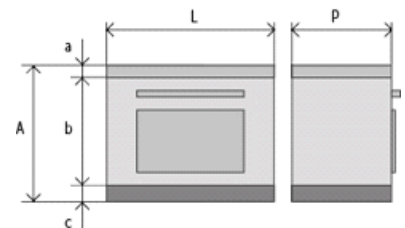

Model	E60F - Wood Cooker
Flue Exit	ABOVE RIGHT
Type Of Cookingplate	CAST-IRON
Top Plate	SQUARED H=40 mm backslash h50x20mm
Finishing	STANDARD
Colour	BLACK
Doors	S. STEEL DOORS ECO
Handles	S.STEEL HANDLES D3
Base	S. STEEL BASE H=30 mm

L) Width:	600 mm
P) Depth:	600 mm
A) Height:	860 mm

a) Top plate:	40 mm
b) Body:	790 mm
c) Plinth:	30 mm

write here the code to modify the configuration
21412954920