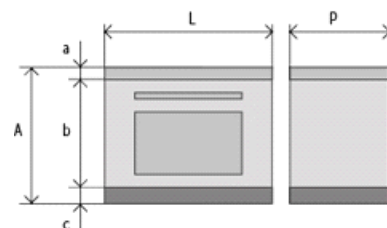

Model	E60F - Wood Cooker
Flue Exit	ABOVE RIGHT
Type Of Cookingplate	CAST-IRON
Top Plate	SQUARED H=40 mm backslash h50x20mm
Finishing	STANDARD
Colour	WHITE
Doors	BLACK DOORS ECO
Handles	S.STEEL HANDLES D3
Base	S. STEEL BASE H=30 mm

L) Width:	600 mm
P) Depth:	600 mm
A) Height:	860 mm

a) Top plate:	40 mm
b) Body:	790 mm
c) Plinth:	30 mm

write here the code to modify the configuration

21702772447