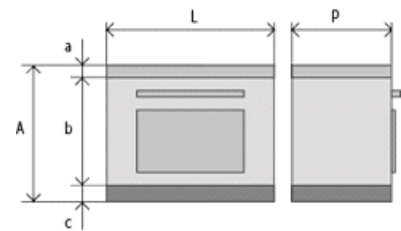

Model	E80 - Wood Cooker
Flue Exit	ABOVE RIGHT
Type Of Cookingplate	CAST-IRON
Top Plate	SQUARED H=40 mm backsplash h50x20mm
Finishing	STANDARD
Colour	RUST
Doors	S. STEEL DOORS ECO
Handles	S.STEEL HANDLES D3
Base	S. STEEL BASE H=30 mm

L) Width:	800 mm
P) Depth:	600 mm
A) Height:	860 mm
a) Top plate:	40 mm
b) Body:	790 mm
c) Plinth:	30 mm

write here the code to modify the configuration
21933548263