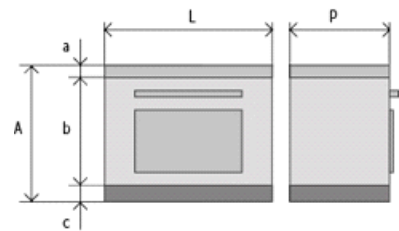

Model	E80 - Wood Cooker
Flue Exit	ABOVE RIGHT
Type Of Cookingplate	CAST-IRON
Top Plate	SQUARED H=40 mm backsplash h50x20mm
Finishing	STANDARD
Colour	GREEN
Doors	S. STEEL DOORS ECO
Handles	S.STEEL HANDLES D3
Base	S. STEEL BASE H=30 mm

L) Width:	800 mm
P) Depth:	600 mm
A) Height:	860 mm

a) Top plate:	40 mm
b) Body:	790 mm
c) Plinth:	30 mm

write here the code to modify the configuration
21963548183