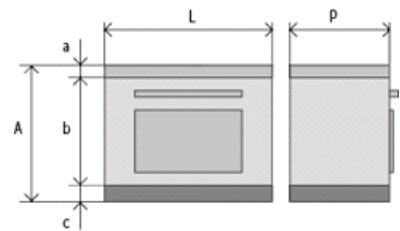

Model	E80 - Wood Cooker
Flue Exit	ABOVE RIGHT
Type Of Cookingplate	CAST-IRON
Top Plate	SQUARED H=40 mm backsplash h50x20mm
Finishing	STANDARD
Colour	BLACK
Doors	BLACK DOORS ECO
Handles	S.STEEL HANDLES D3
Base	S. STEEL BASE H=30 mm

L) Width:	800 mm
P) Depth:	600 mm
A) Height:	860 mm

a) Top plate:	40 mm
b) Body:	790 mm
c) Plinth:	30 mm

write here the code to modify the configuration
21622339276