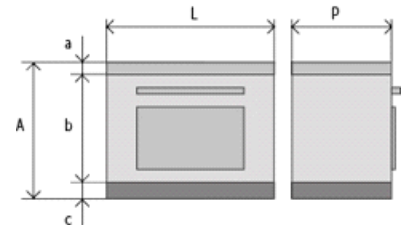

Model	F100 - Wood Cooker
Flue Exit	ABOVE RIGHT
Type Of Cookingplate	CAST-IRON
Top Plate	SQUARED H=40 mm backslash h50x20mm
Finishing	STANDARD
Colour	WHITE
Doors	BLACK DOORS
Handles	S.STEEL HANDLES
Base	S. STEEL BASE H=100 mm

L) Width:	1000 mm
P) Depth:	600 mm
A) Height:	860 mm
a) Top plate:	40 mm
b) Body:	720 mm
c) Plinth:	100 mm

write here the code to modify the configuration

21433527964