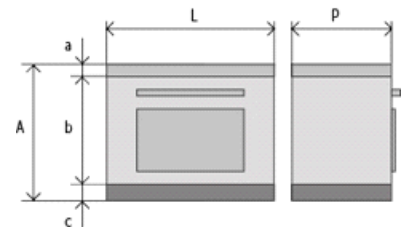

Model	F40 - Wood Cooker
Flue Exit	ABOVE
Type Of Cookingplate	CAST-IRON
Top Plate	SQUARED H=40 mm backslash h50x20mm
Finishing	STANDARD
Colour	GREY
Doors	S. STEEL DOORS
Handles	S.STEEL HANDLES
Base	S. STEEL BASE H=100 mm

L) Width:	400 mm
P) Depth:	600 mm
A) Height:	860 mm
a) Top plate:	40 mm
b) Body:	720 mm
c) Plinth:	100 mm

write here the code to modify the configuration

21303546034