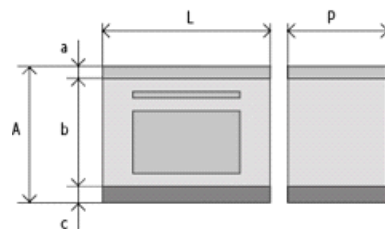

Model	F40 - Wood Cooker
Flue Exit	ABOVE
Type Of Cookingplate	CAST-IRON
Top Plate	SQUARED H=40 mm backsplash h50x20mm
Finishing	STANDARD
Colour	RED
Doors	S. STEEL DOORS
Handles	S.STEEL HANDLES
Base	S. STEEL BASE H=100 mm

L) Width:	400 mm
P) Depth:	600 mm
A) Height:	860 mm
a) Top plate:	40 mm
b) Body:	720 mm
c) Plinth:	100 mm

write here the code to modify the configuration

21373255036