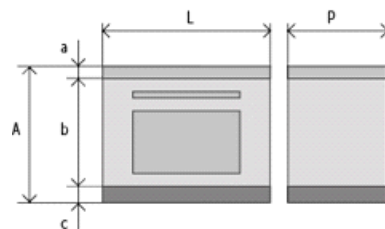

Model	F40 - Wood Cooker
Flue Exit	ABOVE
Type Of Cookingplate	CAST-IRON
Top Plate	SQUARED H=40 mm backsplash h50x20mm
Finishing	STANDARD
Colour	STAINLESS STEEL
Doors	BLACK DOORS
Handles	S.STEEL HANDLES
Base	S. STEEL BASE H=100 mm

L) Width:	400 mm
P) Depth:	600 mm
A) Height:	860 mm
a) Top plate:	40 mm
b) Body:	720 mm
c) Plinth:	100 mm

write here the code to modify the configuration

21533546292