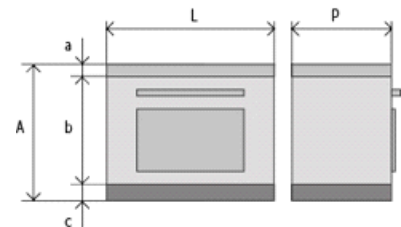

Model	F40 - Wood Cooker
Flue Exit	ABOVE
Type Of Cookingplate	CAST-IRON
Top Plate	SQUARED H=40 mm backslash h50x20mm
Finishing	STANDARD
Colour	BLACK
Doors	BLACK DOORS
Handles	S.STEEL HANDLES
Base	S. STEEL BASE H=100 mm

L) Width:	400 mm
P) Depth:	600 mm
A) Height:	860 mm
a) Top plate:	40 mm
b) Body:	720 mm
c) Plinth:	100 mm

write here the code to modify the configuration

21673345873