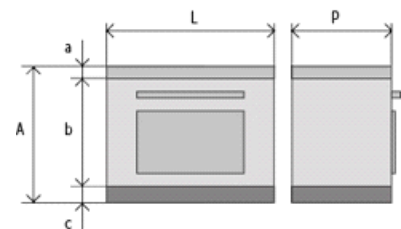

Model	F40 - Wood Cooker
Flue Exit	ABOVE
Type Of Cookingplate	CAST-IRON
Top Plate	SQUARED H=40 mm backslash h50x20mm
Finishing	STANDARD
Colour	WHITE
Doors	S. STEEL DOORS
Handles	S.STEEL HANDLES
Base	S. STEEL BASE H=100 mm

L) Width:	400 mm
P) Depth:	600 mm
A) Height:	860 mm
a) Top plate:	40 mm
b) Body:	720 mm
c) Plinth:	100 mm

write here the code to modify the configuration

21873153556