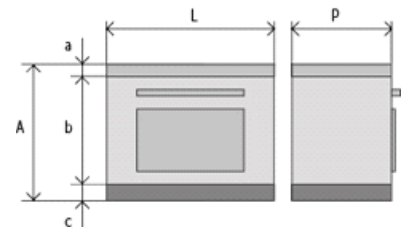

Model	F40 - Wood Cooker
Flue Exit	ABOVE
Type Of Cookingplate	CAST-IRON
Top Plate	SQUARED H=40 mm backslash h50x20mm
Finishing	STANDARD
Colour	WHITE
Doors	BLACK DOORS
Handles	S.STEEL HANDLES
Base	S. STEEL BASE H=100 mm

L) Width:	400 mm
P) Depth:	600 mm
A) Height:	860 mm
a) Top plate:	40 mm
b) Body:	720 mm
c) Plinth:	100 mm

write here the code to modify the configuration

21163545236