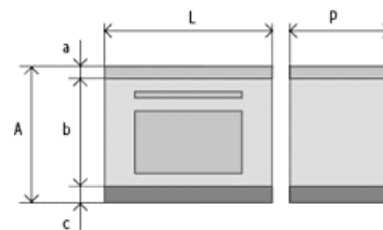

Model	F50 - Wood Cooker
Flue Exit	ABOVE
Type Of Cookingplate	CAST-IRON
Top Plate	SQUARED H=40 mm backslash h50x20mm
Finishing	STANDARD
Colour	IVORY
Doors	S. STEEL DOORS
Handles	S.STEEL HANDLES
Base	S. STEEL BASE H=100 mm

L) Width:	500 mm
P) Depth:	600 mm
A) Height:	860 mm
a) Top plate:	40 mm
b) Body:	720 mm
c) Plinth:	100 mm

write here the code to modify the configuration
21403347592