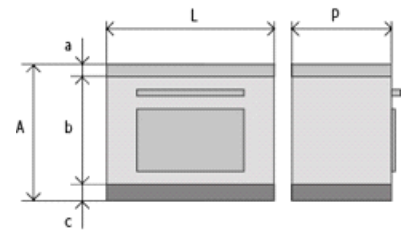

Model	F50 - Wood Cooker
Flue Exit	ABOVE
Type Of Cookingplate	CAST-IRON
Top Plate	SQUARED H=40 mm backsplash h50x20mm
Finishing	STANDARD
Colour	IVORY
Doors	BLACK DOORS
Handles	S.STEEL HANDLES
Base	S. STEEL BASE H=100 mm

L) Width:	500 mm
P) Depth:	600 mm
A) Height:	860 mm
a) Top plate:	40 mm
b) Body:	720 mm
c) Plinth:	100 mm

write here the code to modify the configuration
21633542871