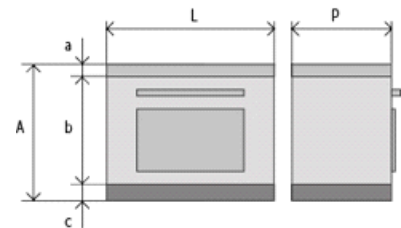

Model	F50 - Wood Cooker
Flue Exit	ABOVE
Type Of Cookingplate	CAST-IRON
Top Plate	SQUARED H=40 mm backslash h50x20mm
Finishing	STANDARD
Colour	BLUE
Doors	S. STEEL DOORS
Handles	S.STEEL HANDLES
Base	S. STEEL BASE H=100 mm

L) Width:	500 mm
P) Depth:	600 mm
A) Height:	860 mm
a) Top plate:	40 mm
b) Body:	720 mm
c) Plinth:	100 mm

write here the code to modify the configuration
21333543050