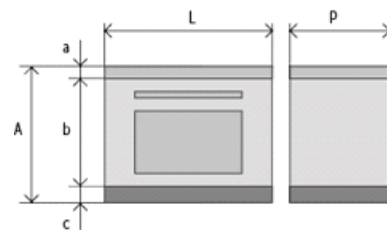

Model	F50 - Wood Cooker
Flue Exit	ABOVE
Type Of Cookingplate	CAST-IRON
Top Plate	SQUARED H=40 mm backsplash h50x20mm
Finishing	STANDARD
Colour	RUST
Doors	BLACK DOORS
Handles	S.STEEL HANDLES
Base	S. STEEL BASE H=100 mm

L) Width:	500 mm
P) Depth:	600 mm
A) Height:	860 mm
a) Top plate:	40 mm
b) Body:	720 mm
c) Plinth:	100 mm

write here the code to modify the configuration
21933543558