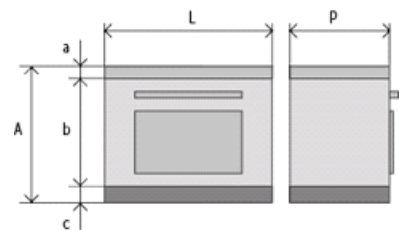

Model	F50 - Wood Cooker
Flue Exit	ABOVE
Type Of Cookingplate	CAST-IRON
Top Plate	SQUARED H=40 mm backsplash h50x20mm
Finishing	STANDARD
Colour	GREY
Doors	S. STEEL DOORS
Handles	S.STEEL HANDLES
Base	S. STEEL BASE H=100 mm

L) Width:	500 mm
P) Depth:	600 mm
A) Height:	860 mm
a) Top plate:	40 mm
b) Body:	720 mm
c) Plinth:	100 mm

write here the code to modify the configuration
21343372569