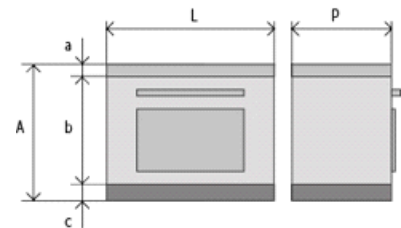

Model	F50 - Wood Cooker
Flue Exit	ABOVE
Type Of Cookingplate	CAST-IRON
Top Plate	SQUARED H=40 mm backsplash h50x20mm
Finishing	STANDARD
Colour	GREY
Doors	BLACK DOORS
Handles	S.STEEL HANDLES
Base	S. STEEL BASE H=100 mm

L) Width:	500 mm
P) Depth:	600 mm
A) Height:	860 mm
a) Top plate:	40 mm
b) Body:	720 mm
c) Plinth:	100 mm

write here the code to modify the configuration
21393543486