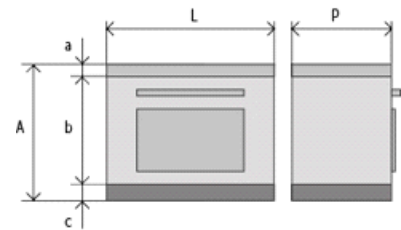

Model	F50 - Wood Cooker
Flue Exit	ABOVE
Type Of Cookingplate	CAST-IRON
Top Plate	SQUARED H=40 mm backslash h50x20mm
Finishing	STANDARD
Colour	GREEN
Doors	S. STEEL DOORS
Handles	S.STEEL HANDLES
Base	S. STEEL BASE H=100 mm

L) Width:	500 mm
P) Depth:	600 mm
A) Height:	860 mm
a) Top plate:	40 mm
b) Body:	720 mm
c) Plinth:	100 mm

write here the code to modify the configuration
21733543210