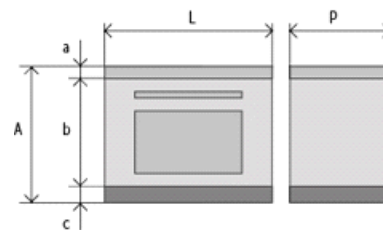

Model	F50 - Wood Cooker
Flue Exit	ABOVE
Type Of Cookingplate	CAST-IRON
Top Plate	SQUARED H=40 mm backslash h50x20mm
Finishing	STANDARD
Colour	BLACK
Doors	S. STEEL DOORS
Handles	S.STEEL HANDLES
Base	S. STEEL BASE H=100 mm

L) Width:	500 mm
P) Depth:	600 mm
A) Height:	860 mm
a) Top plate:	40 mm
b) Body:	720 mm
c) Plinth:	100 mm

write here the code to modify the configuration
21203542749